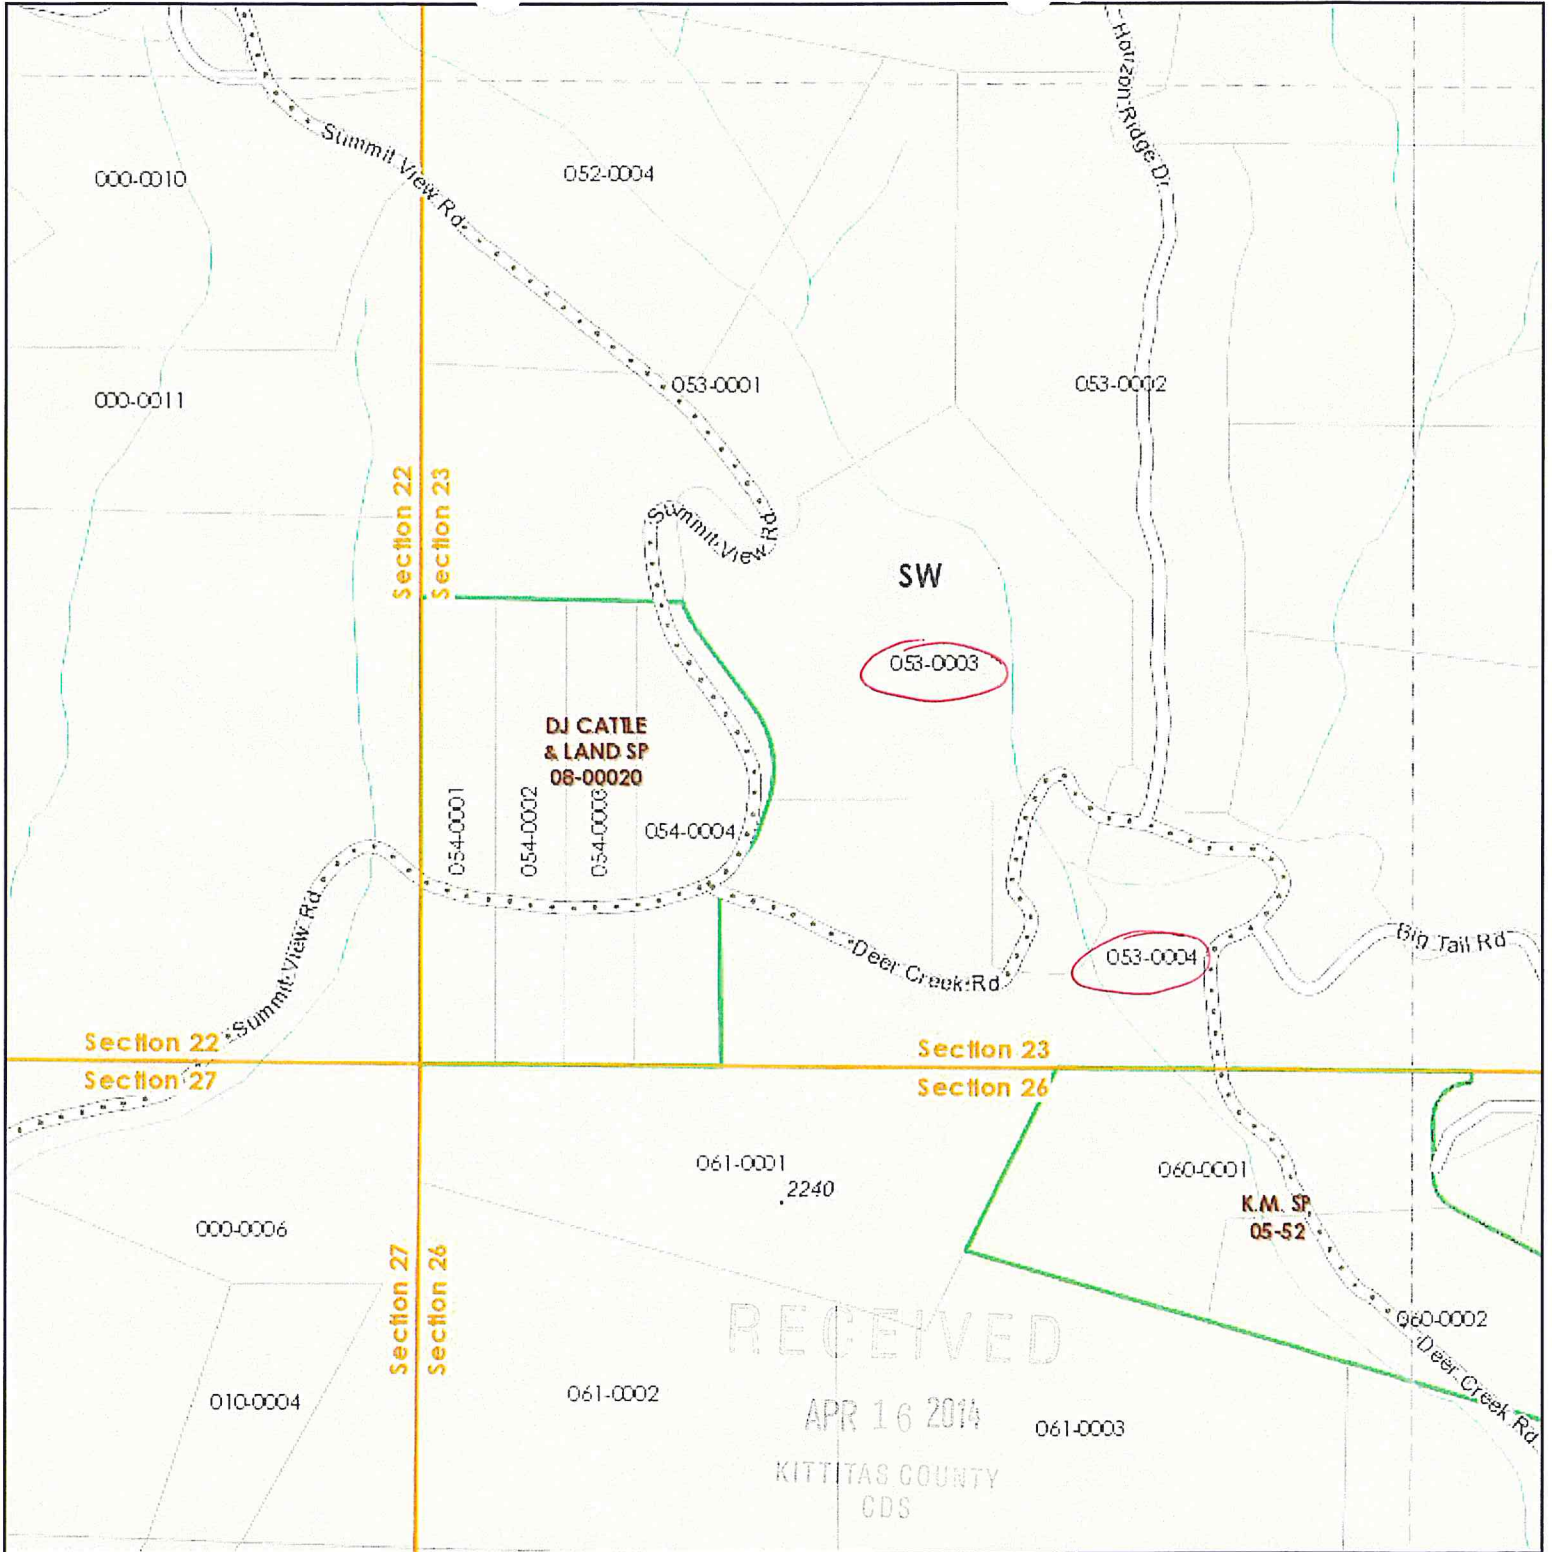

# Kittitas County COMPAS Map

Date: 4/15/2014

1 inch = 752 feet  
Relative Scale 1:9,028

**Disclaimer:**  
Kittitas County makes every effort to produce and publish the most current and accurate information possible. No warranties, expressed or implied, are provided for the data, its use, or its interpretation. Kittitas County does not guarantee the accuracy of the material contained herein and is not responsible for any use, misuse or representations by others regarding this information or its derivatives.